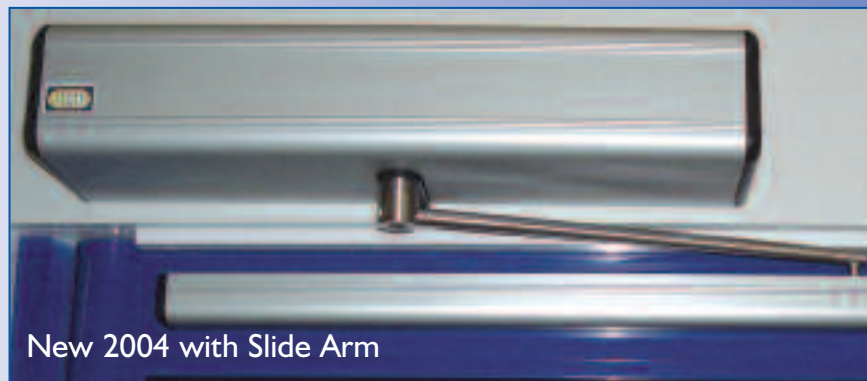

NEW 2004 Low Cost Operator

New 2004 with Articulated Arm

*An inexpensive Automatic Door Operator
for the disabled and the elderly.*

New 2004 with Slide Arm

 **Easy to Install**  **Low Maintenance**

For more information call **01746 768227**

Adjustable Spring Pressure (For Manual Mode)

Auto Reverse Function (In Both Directions)

Intelligent Time Selector (Will Differentiate Between Push & Go and Disabled Access)

Auto Time Adjust For Heavy Traffic